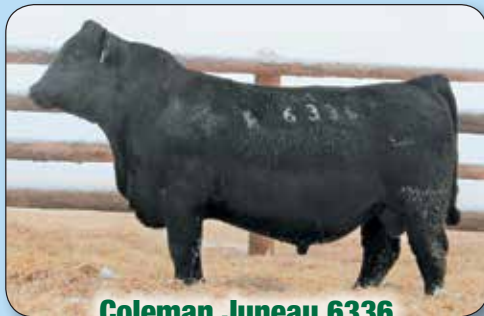

Coleman Juneau 6336

18734841

CED	BW	WW	YW	SC	MA	$W	BW	Adj WW
15	-1.0	57	100	1.72	34	76.97	79 lb.	742 lb.

Juneau 044 x Abigale 0277 (Flush sister to Charlo)

Selling 5 flush brothers & 25 Paternal brothers