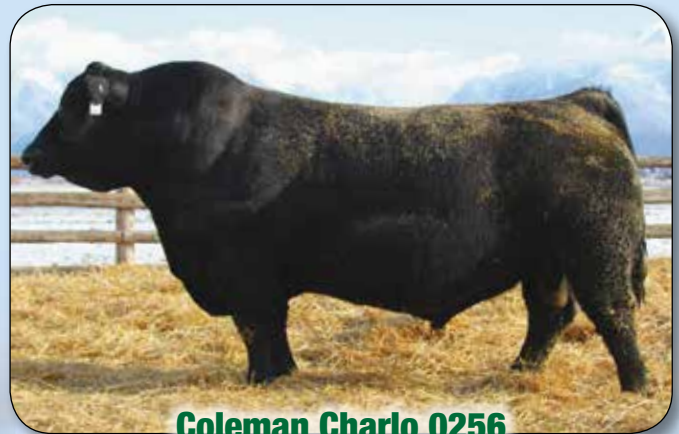

Coleman Charlo 0256

Selling a big group of sons along with daughters in the female sale, with many potential herd sires, and some excellent maternal brothers. Charlo is a true calving ease bull, with tremendous thickness, rib capacity, added scrotal size and length.