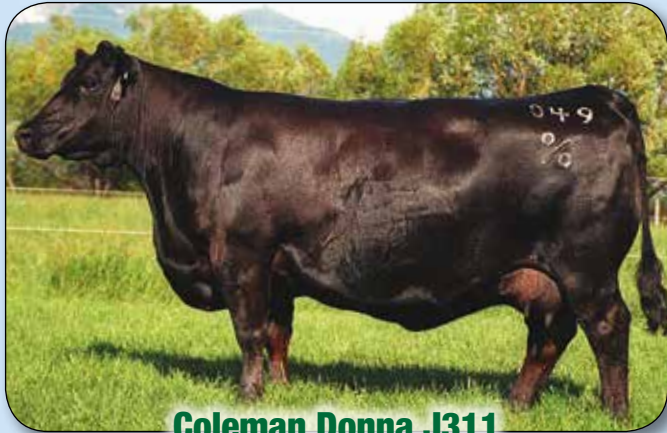

# COLEMAN ANGUS

We Believe it Starts  
with the Mother Cow...

## Female Sale **TUESDAY, OCTOBER 11, 2016**

1:00 pm at the Ranch • Charlo, MT

**Coleman Donna J311**

Cornerstone of our program, selling direct daughters and sons. 45 of the females descend from her and 90 of the bulls.

Selling a big group of sons along with daughters in the female sale, with many potential herd sires, and some excellent maternal brothers. Charlo is a true calving ease bull, with tremendous thickness, rib capacity, added scrotal size and length.